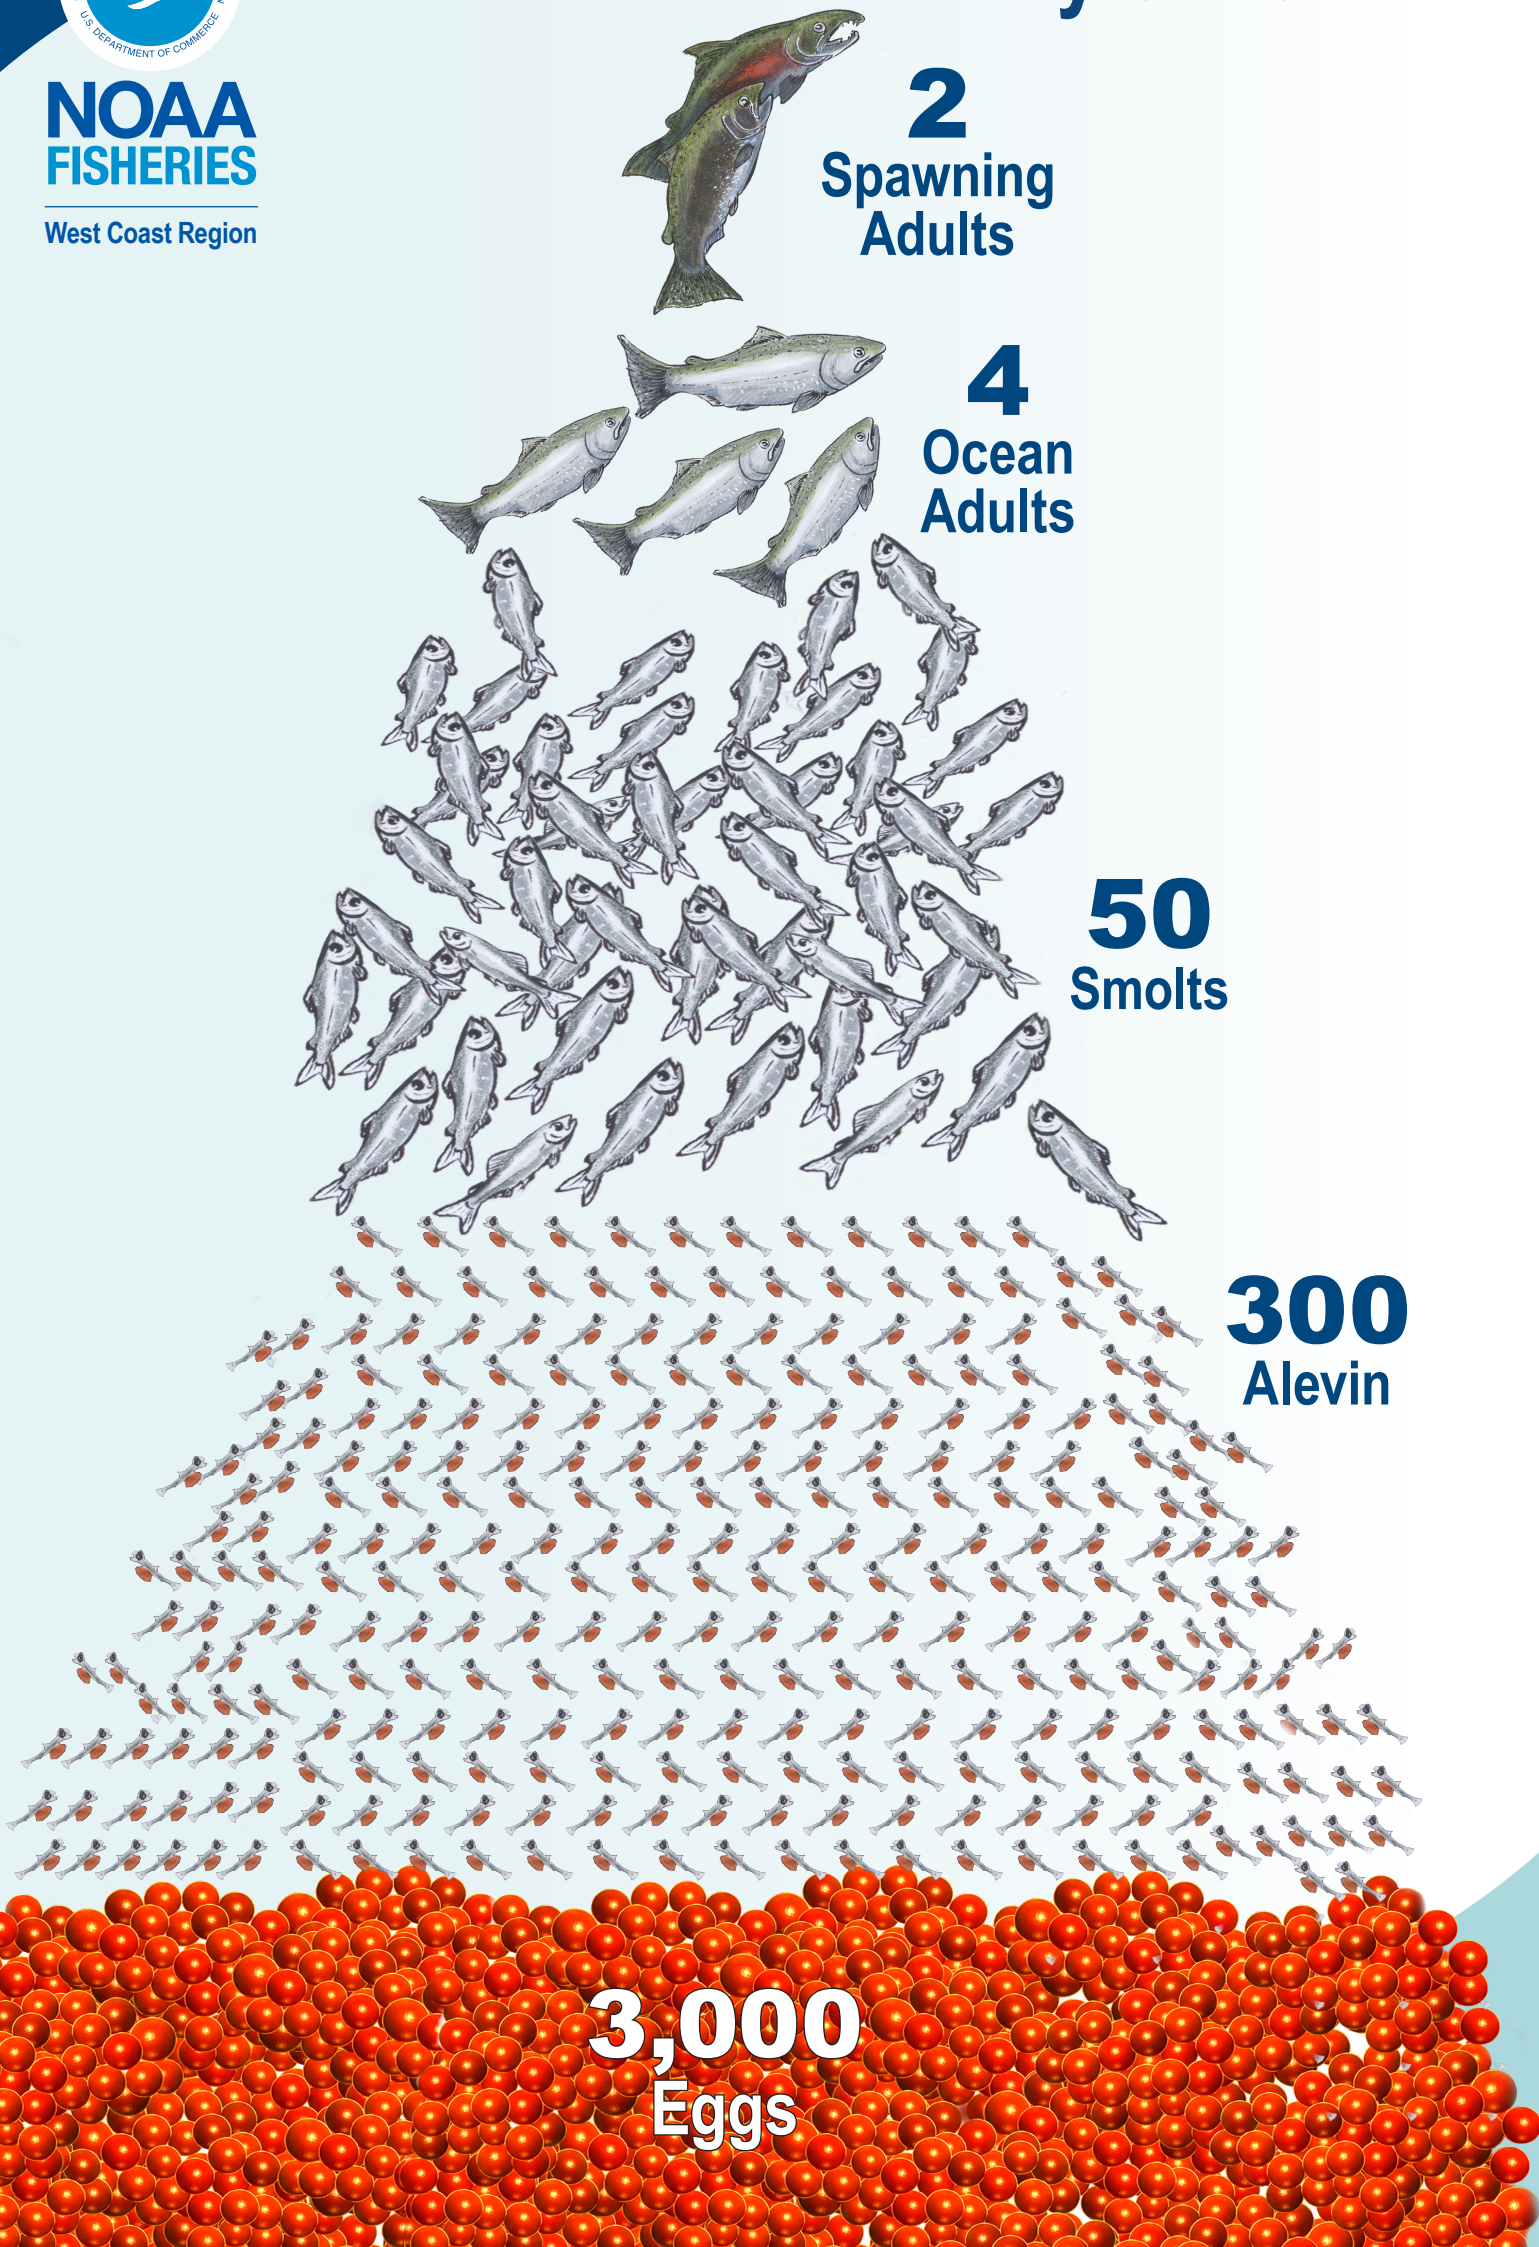

NOAA
FISHERIES

West Coast Region

Salmon Survival Pyramid

3,000
Eggs

300
Alevin

50
Smolts

4
Ocean
Adults

2
Spawning
Adults