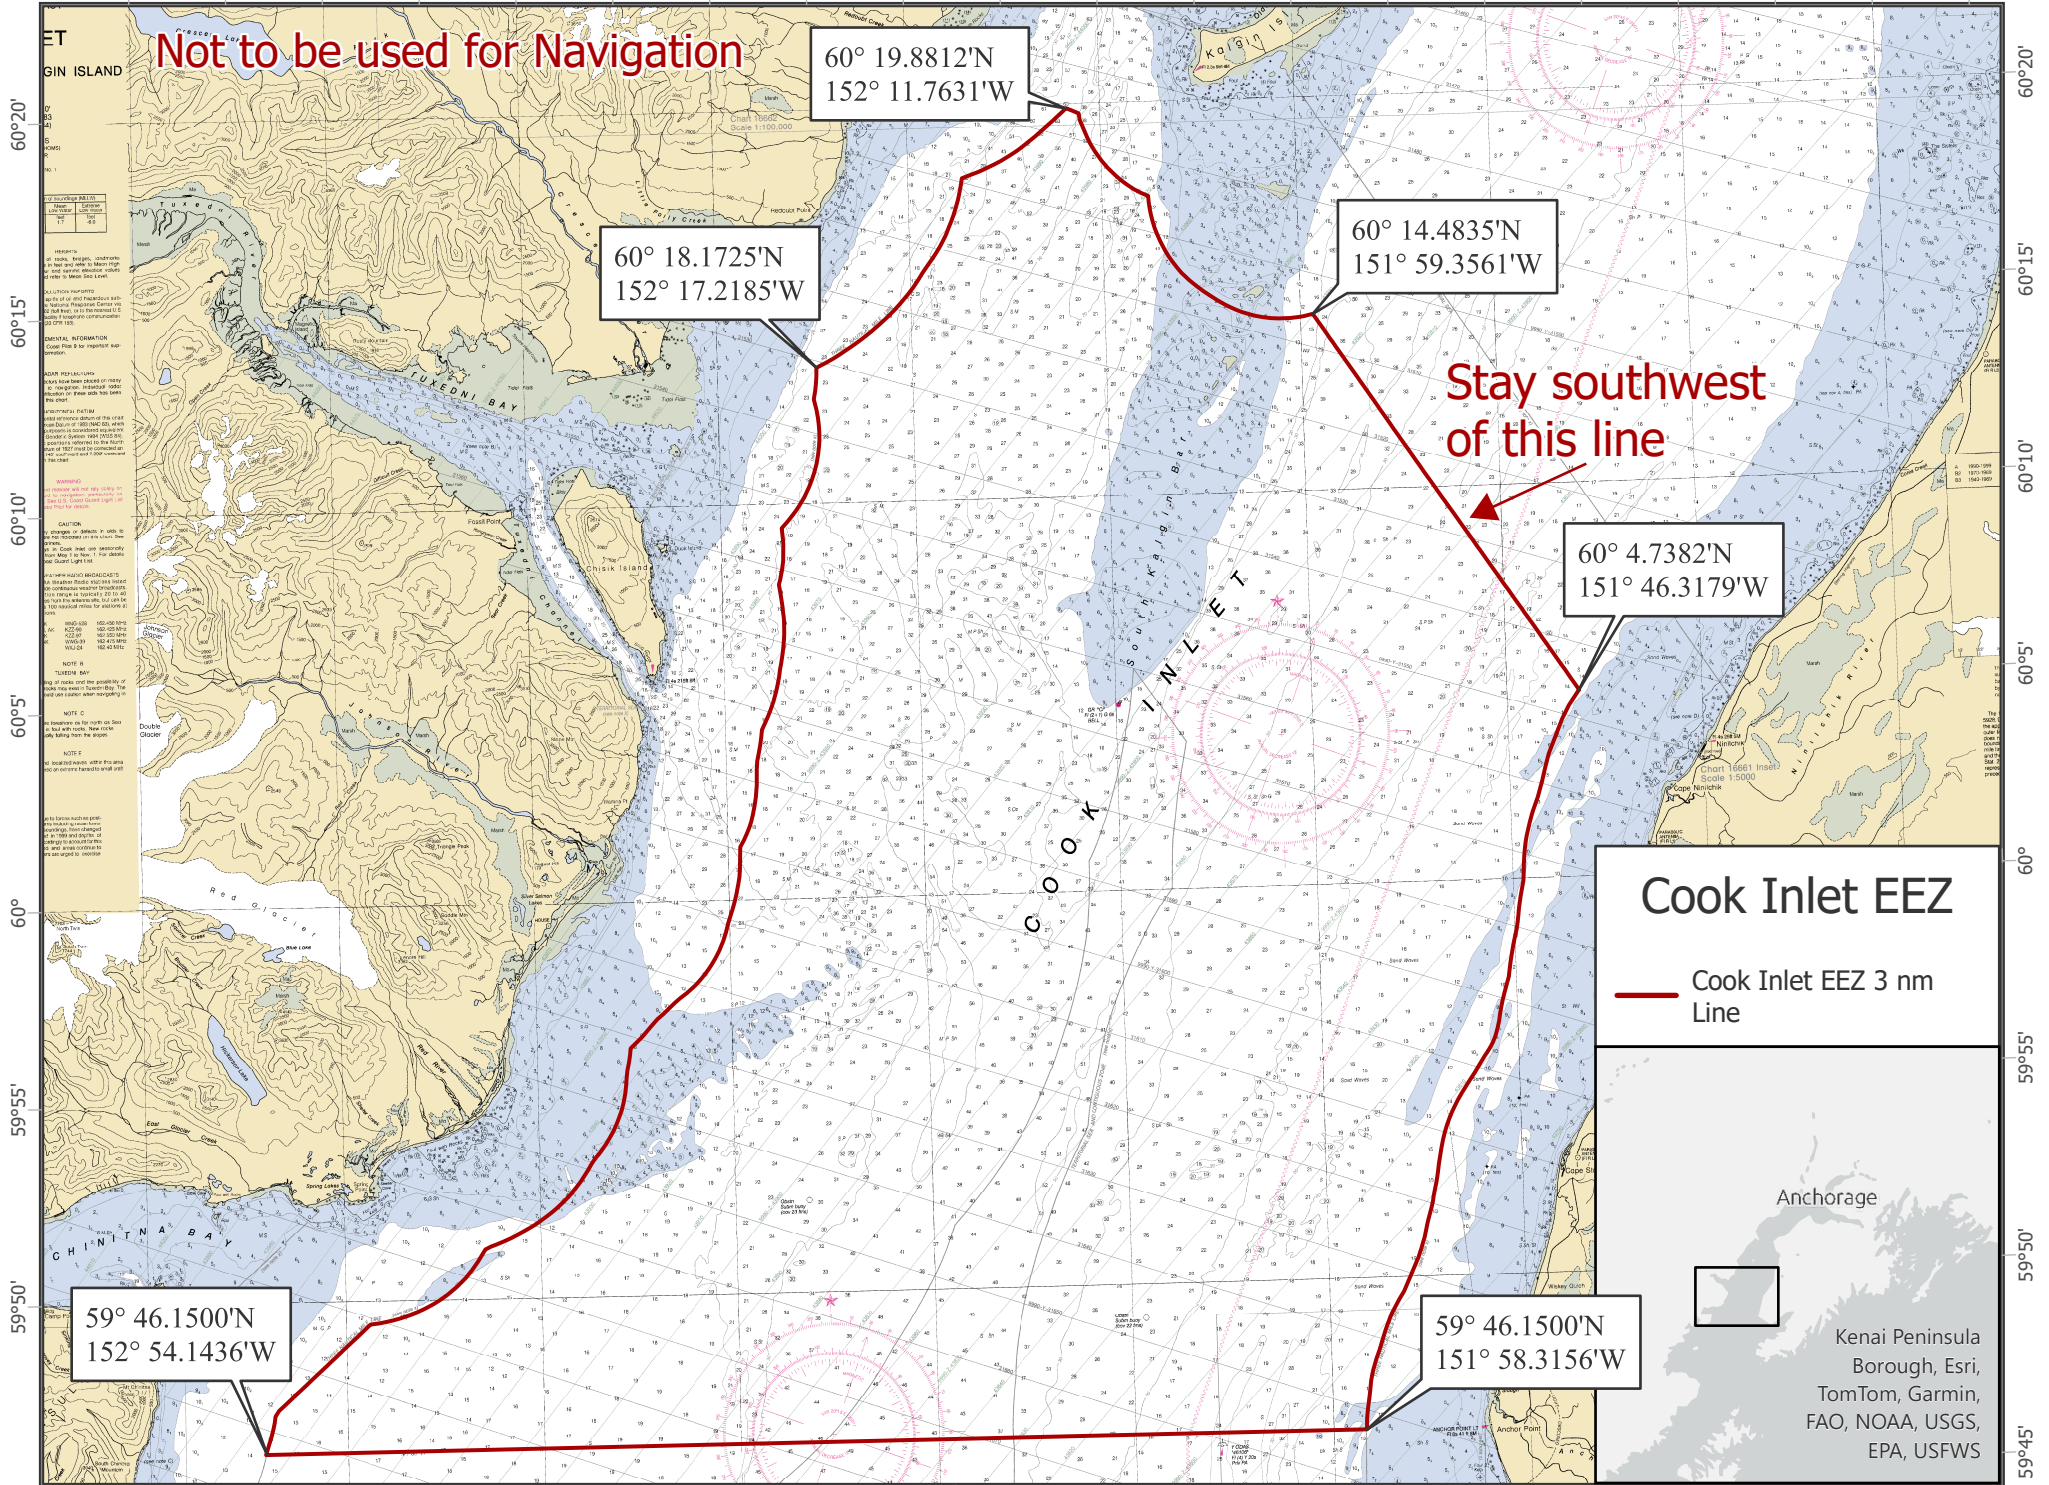

60° 19.8812'N  
152° 11.7631'W

60° 18.1725'N  
152° 17.2185'W

60° 14.4835'N  
151° 59.3561'W

Stay southwest  
of this line

60° 4.7382'N  
151° 46.3179'W

59° 46.1500'N  
152° 54.1436'W

59° 46.1500'N  
151° 58.3156'W

### Cook Inlet EEZ

 Cook Inlet EEZ 3 nm Line

-153°5' -153° -152°55' -152°50' -152°45' -152°40' -152°35' -152°30' -152°25' -152°20' -152°15' -152°10' -152°5' -152° -151°55' -151°50' -151°45' -151°40' -151°35' -151°30'

60°20'  
60°15'  
60°10'  
60°5'  
60°  
59°55'  
59°50'

60°20'  
60°15'  
60°10'  
60°5'  
60°  
59°55'  
59°50'