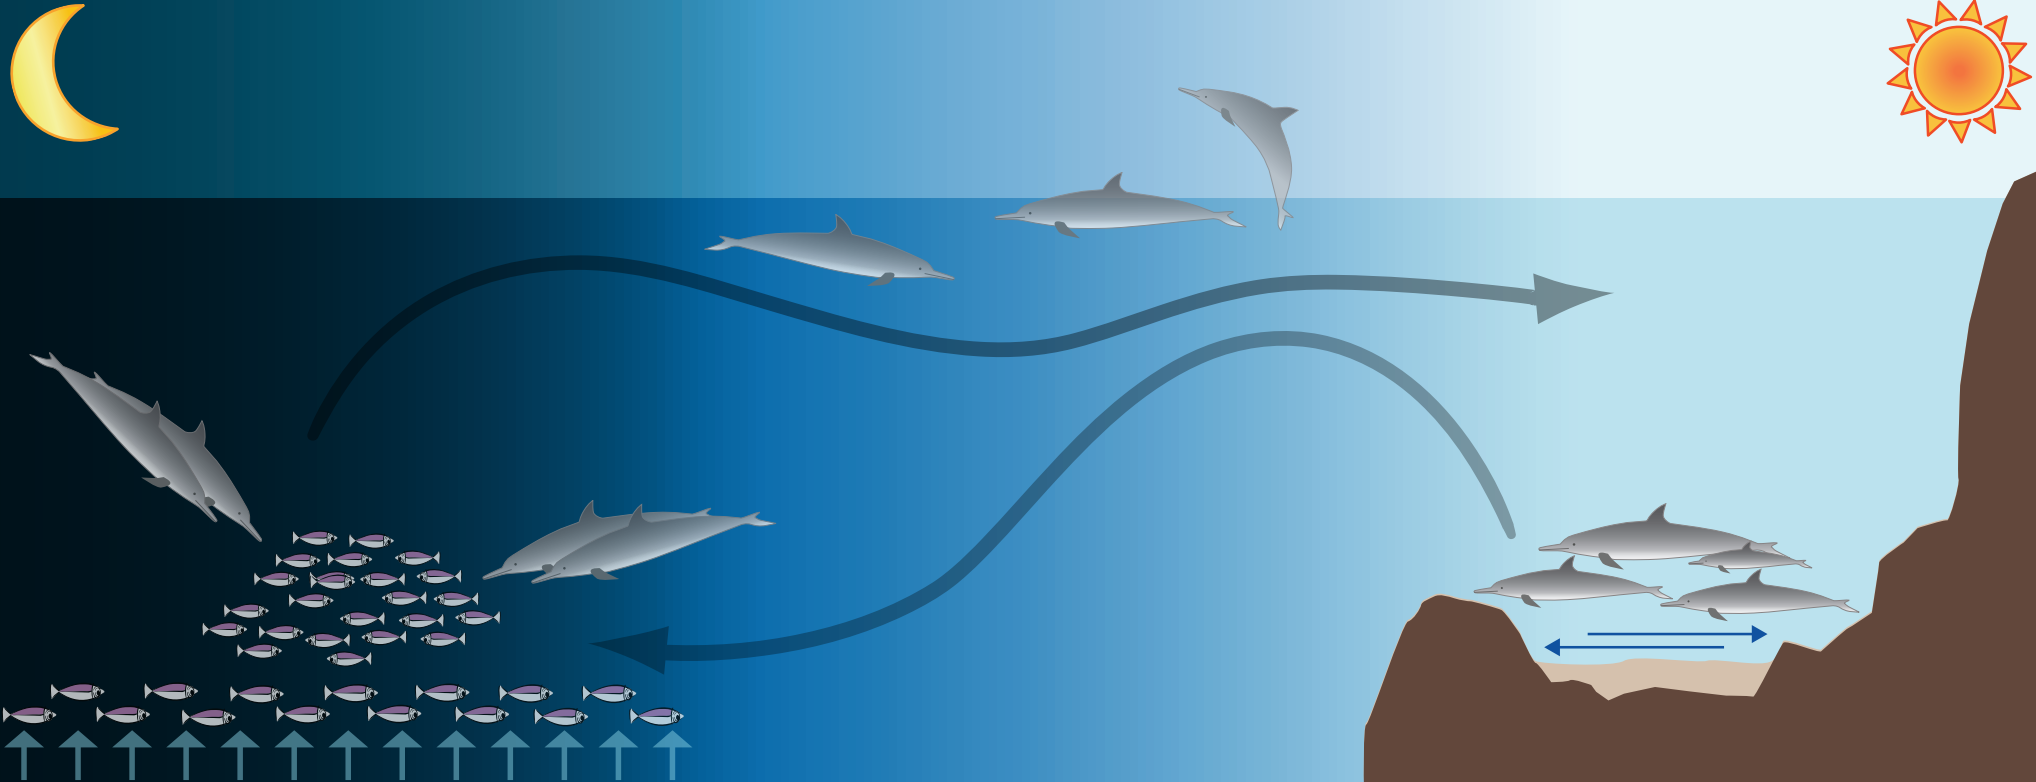

A DAY IN THE LIFE OF A WILD SPINNER DOLPHIN

FEEDING

Wild spinner dolphins hunt and feed at night off shore in large groups.

Between their evening hunts and daytime resting periods wild spinner dolphins display high energy, aerial behaviors.

RESTING

Wild spinner dolphins rest, care for their young, and recuperate in shallow bays during the day. Swimming with or closely approaching wild spinner dolphins during their resting period may impact their health and long term survival.

Spinner Dolphin
www.fisheries.noaa.gov/species/spinner-dolphin